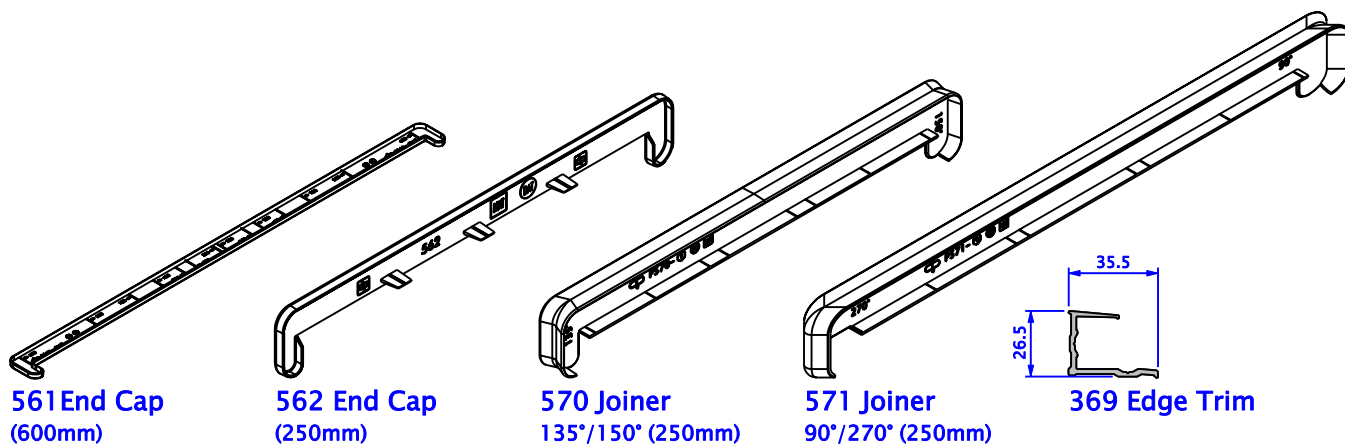

High resistance to scratches and abrasives

Strong resistance to cigarette glow

Robust, light and easy to handle

Easy to fit

Water and UV radiation resistant

Perfectly recyclable

1003 Traffic White

1171 Azure White